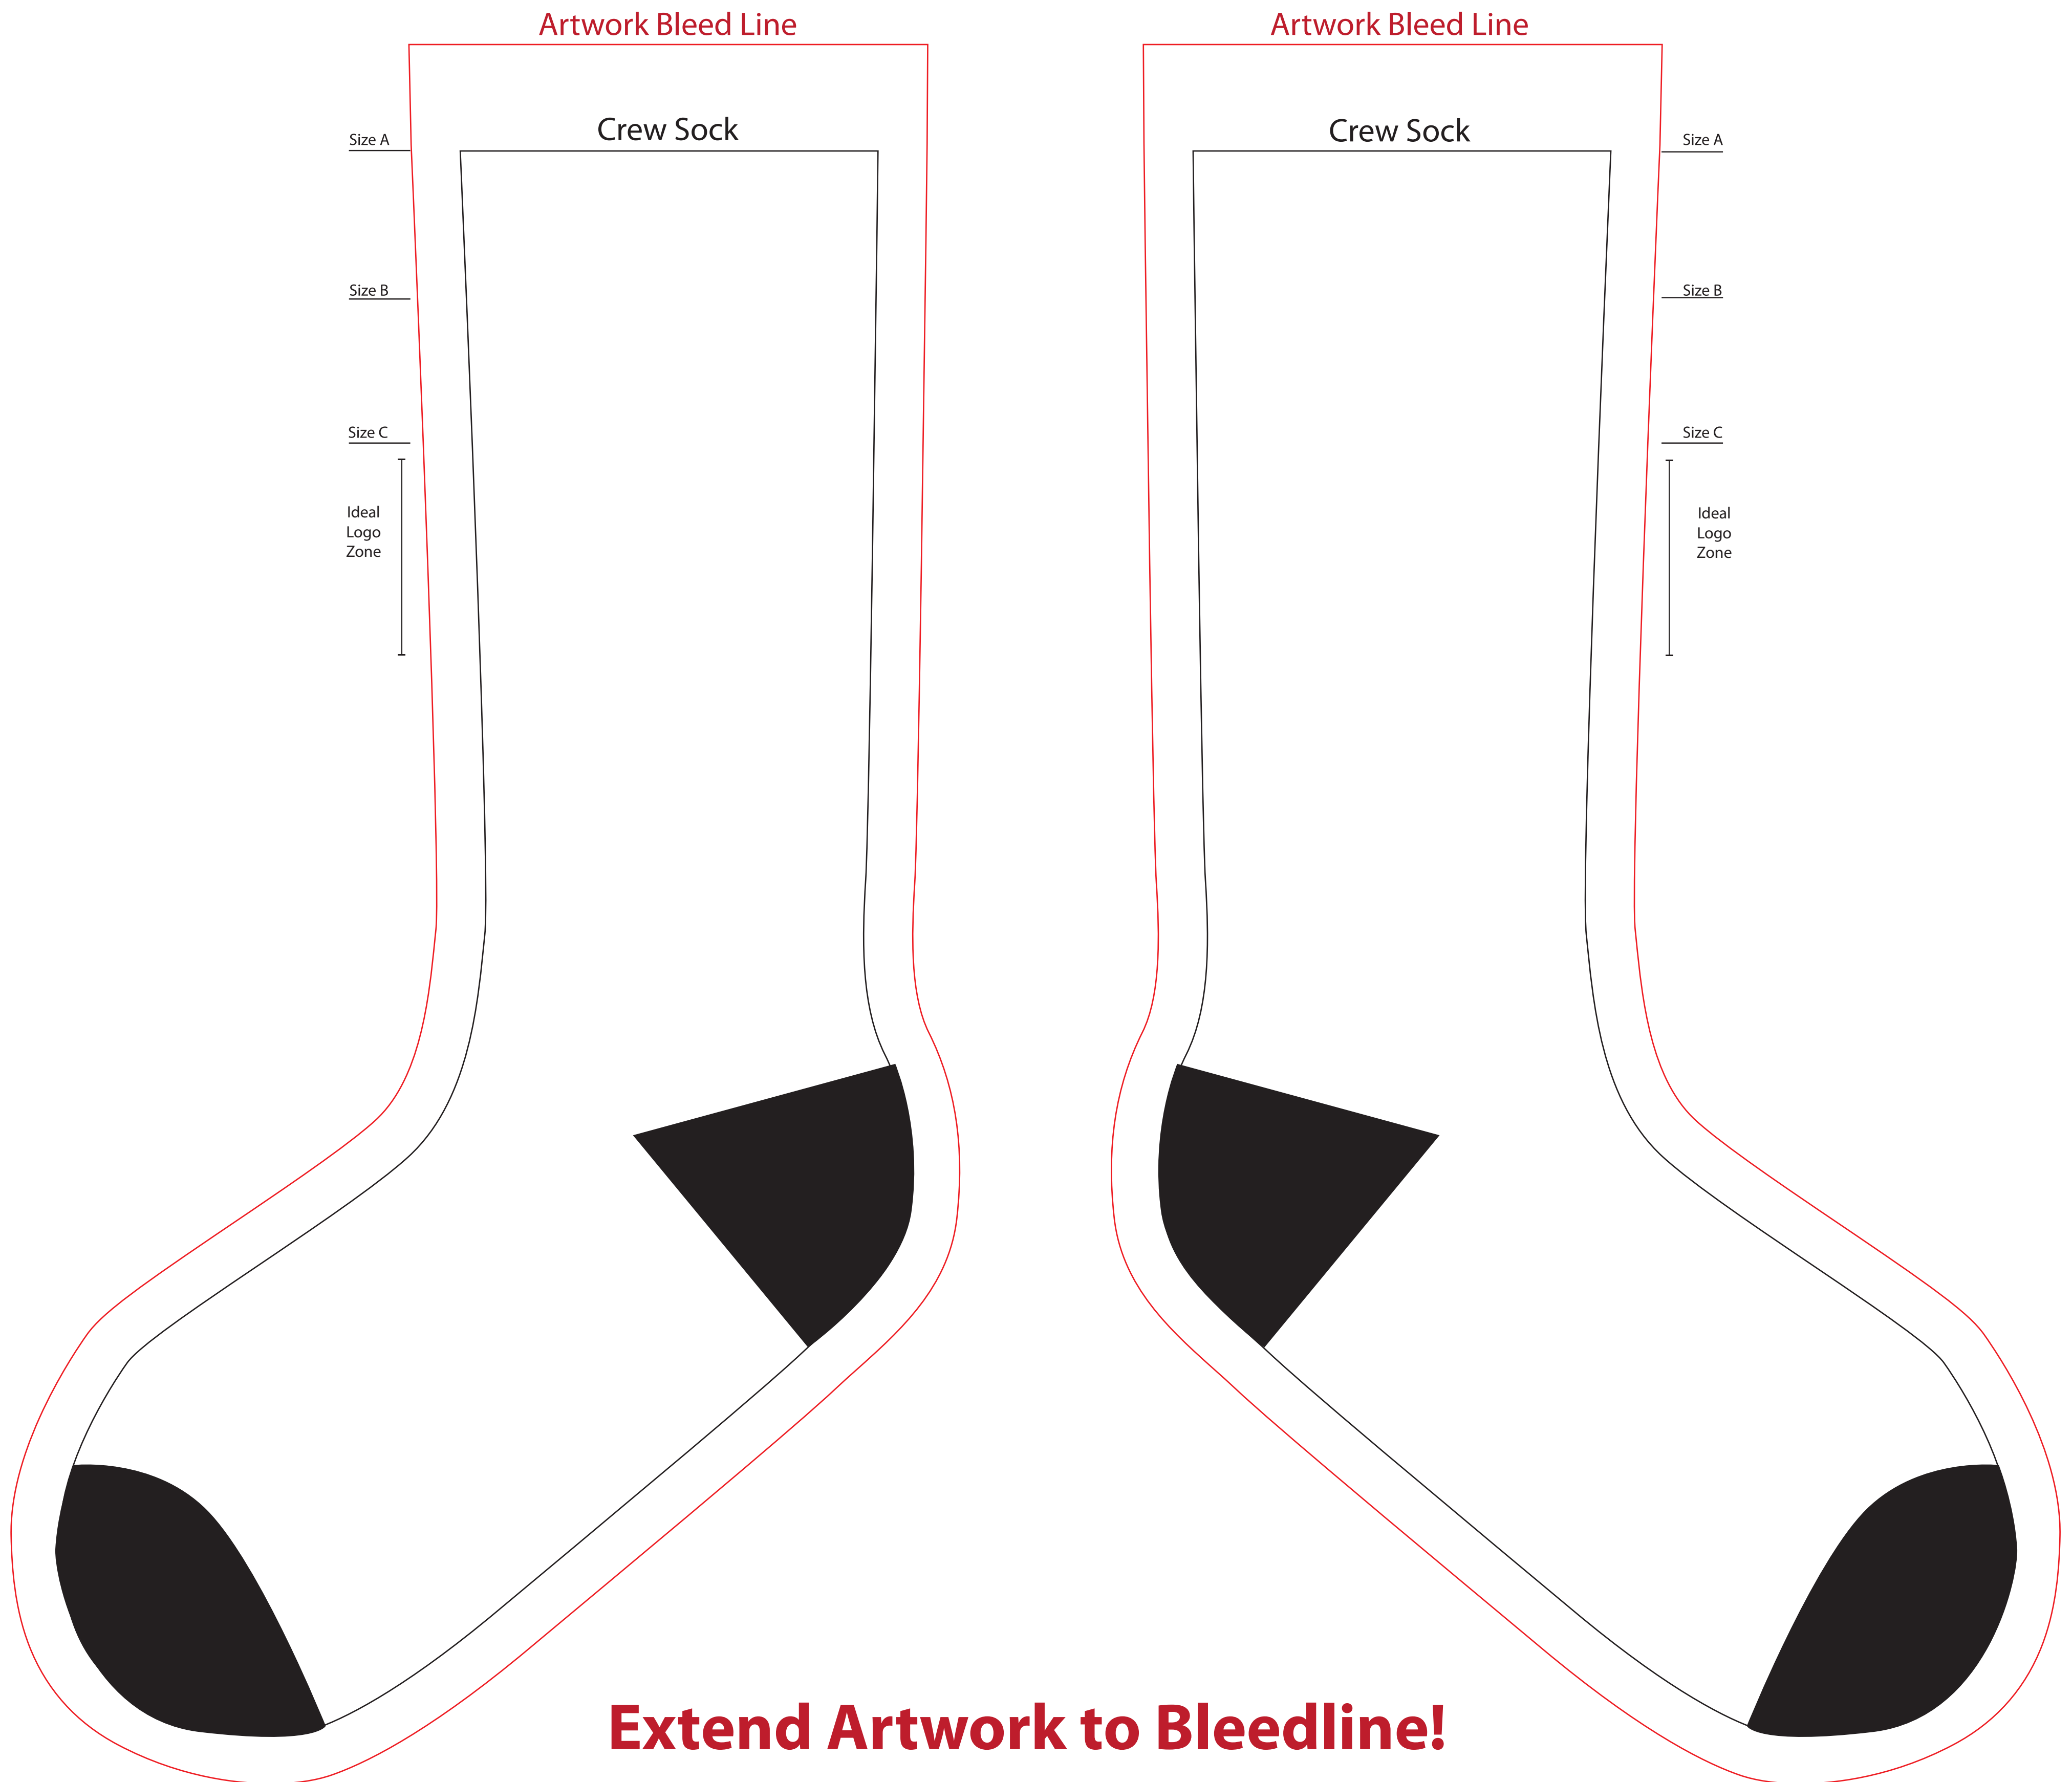

Crew Sock

Artwork Bleed Line

Artwork Bleed Line

Size A

Size B

Size C

Ideal
Logo
Zone

Crew Sock

Crew Sock

Size A

Size B

Size C

Ideal
Logo
Zone

Extend Artwork to Bleedline!