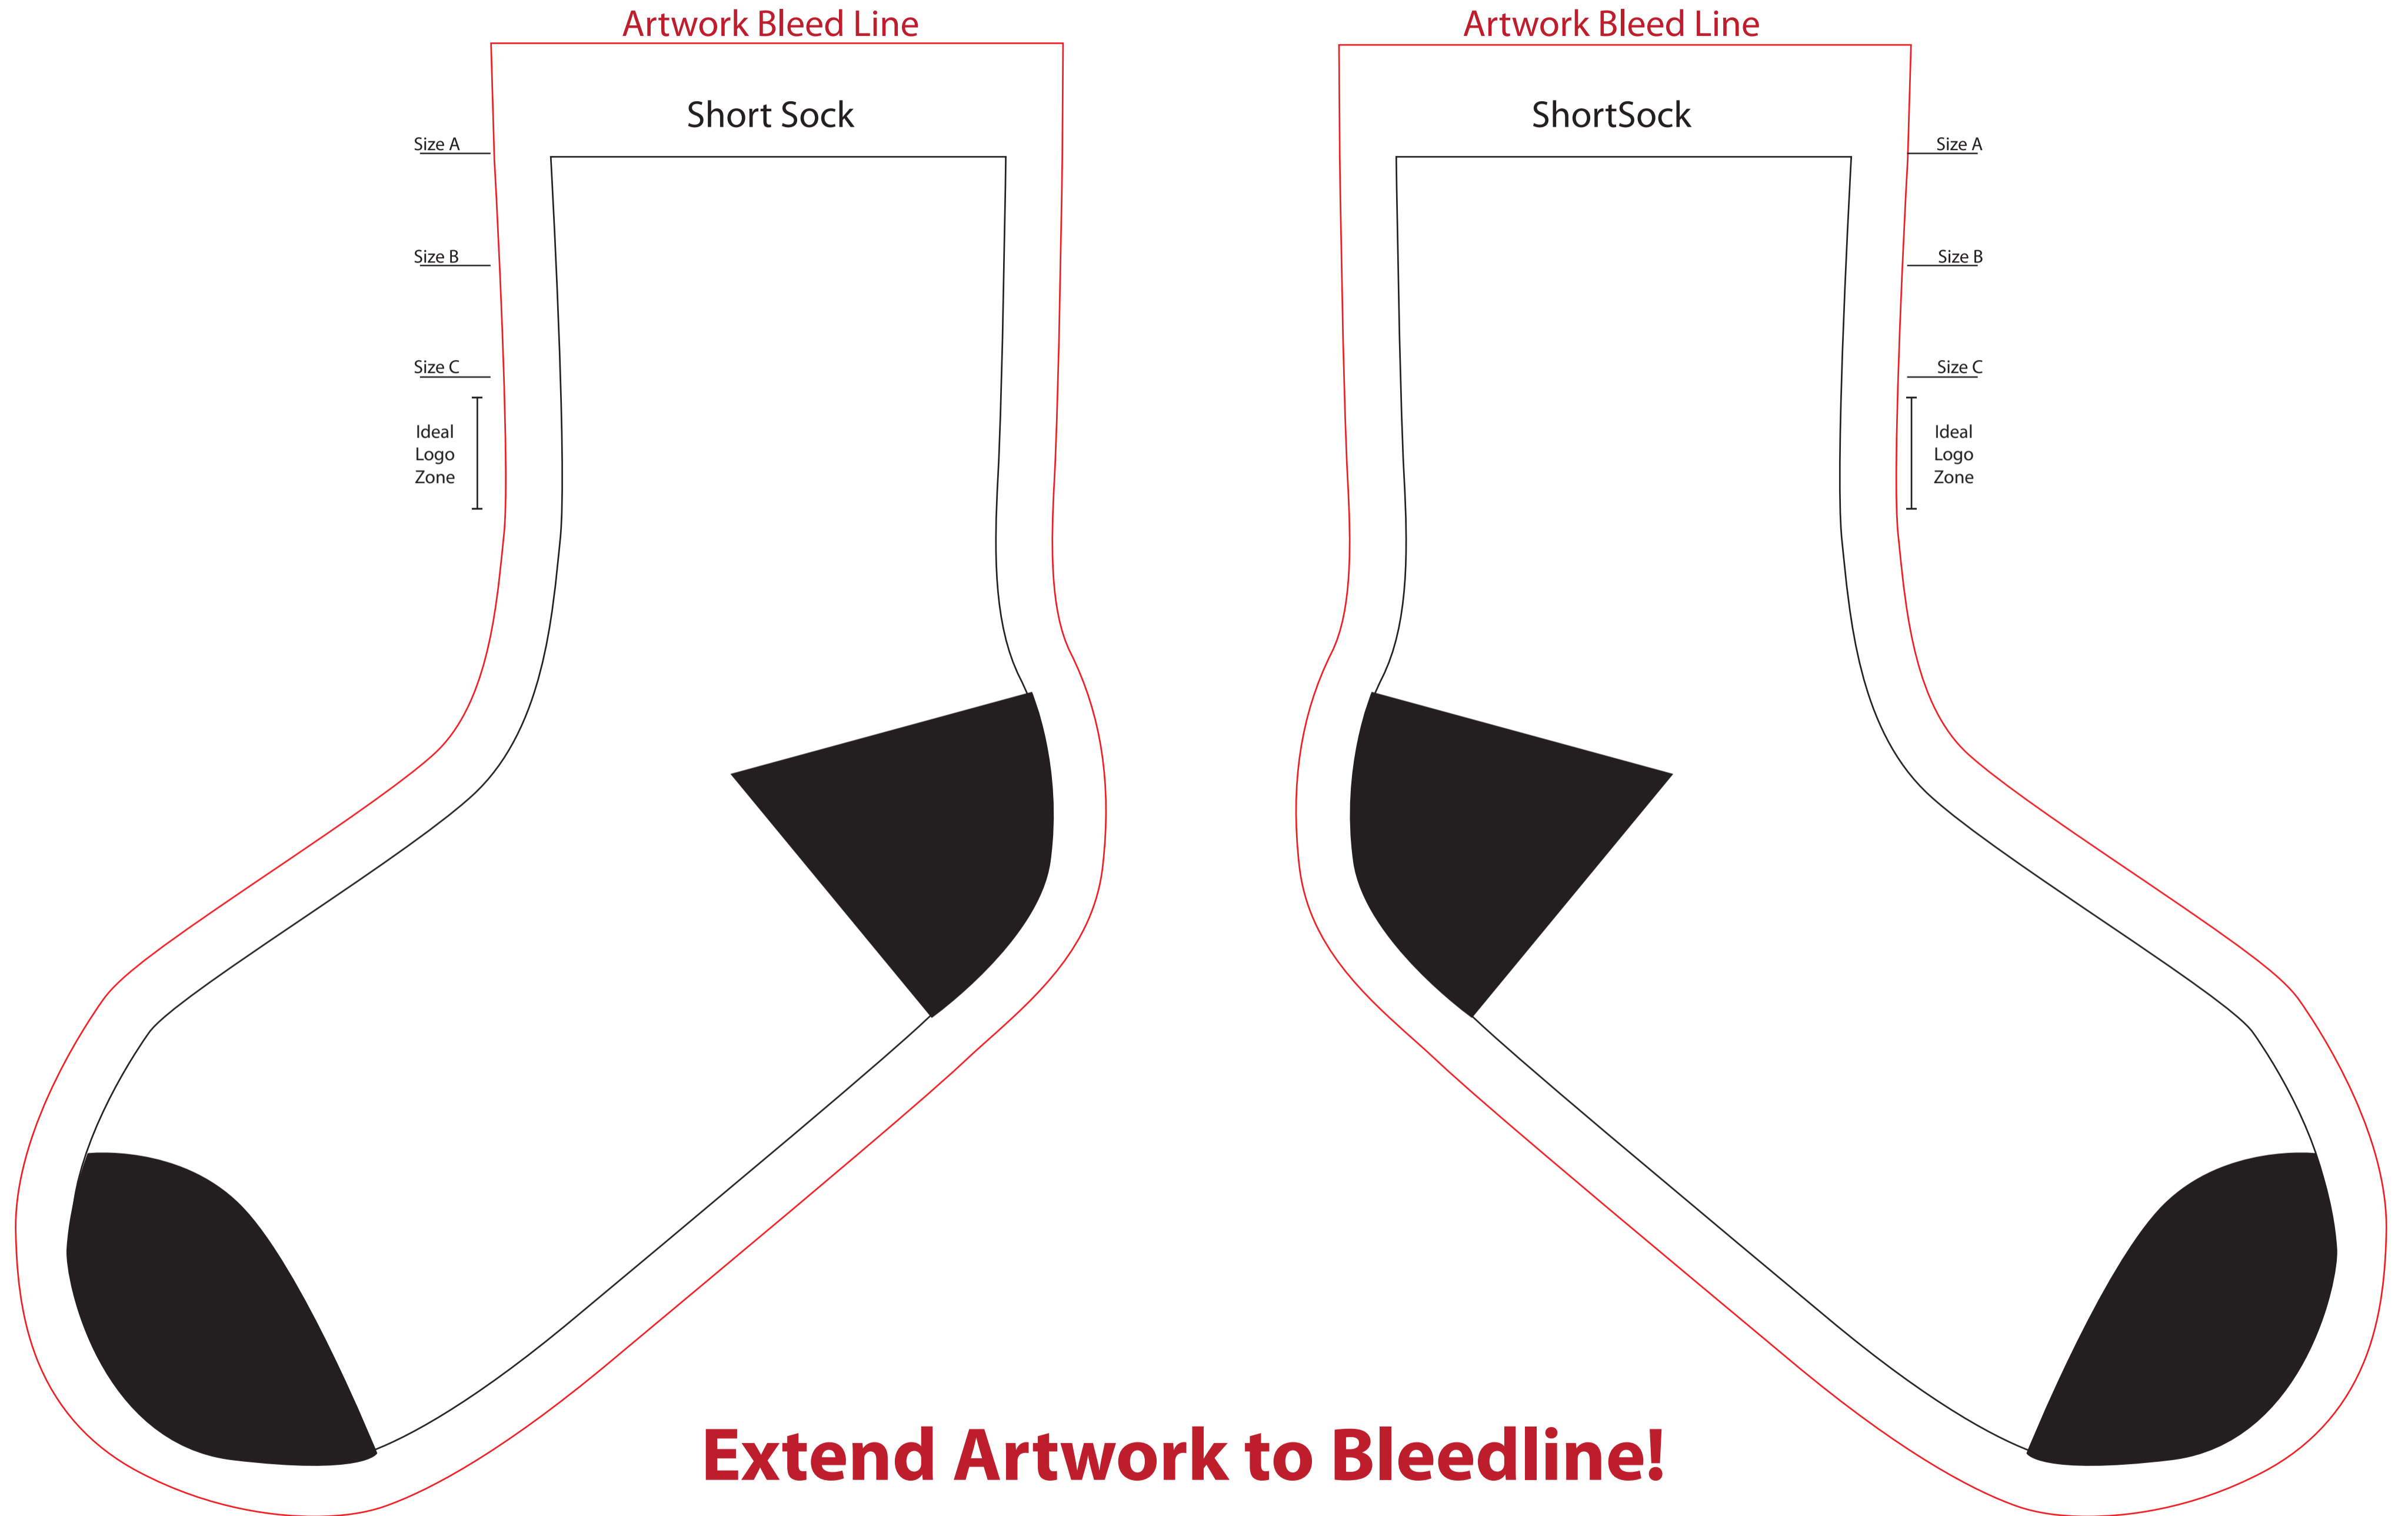

Short Sock

Artwork Bleed Line

Short Sock

Size A

Size B

Size C

Ideal
Logo
Zone

Artwork Bleed Line

ShortSock

Size A

Size B

Size C

Ideal
Logo
Zone

Extend Artwork to Bleedline!